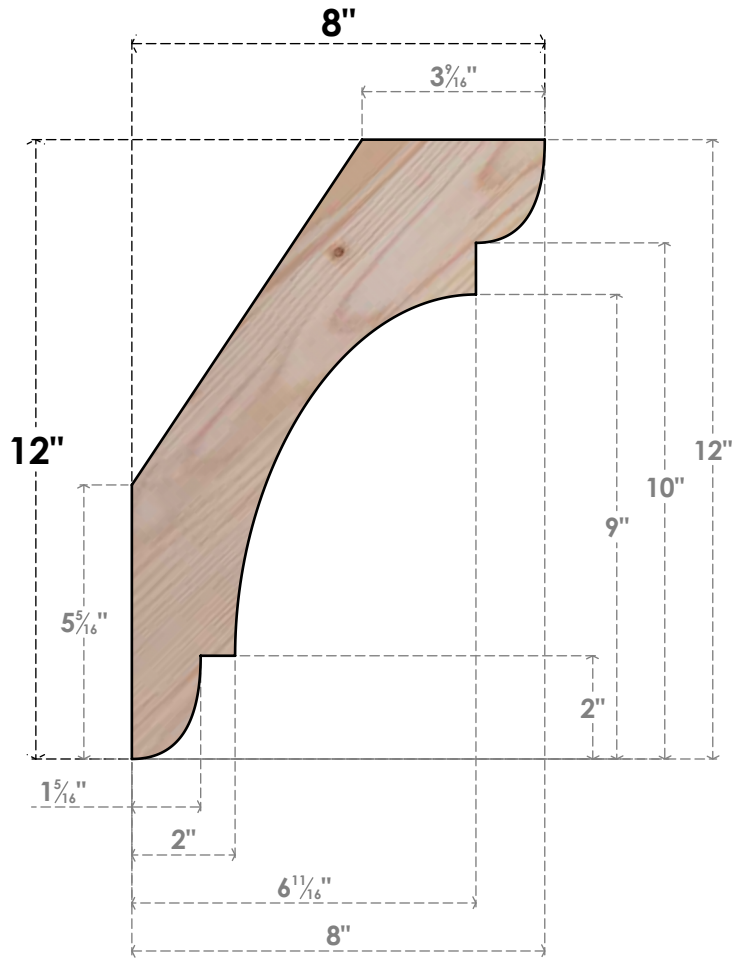

BRC06X08X12OLY00SDF

5 1/2"W X 8"D X 12"H OLYMPIC SMOOTH BRACE, DOUGLAS FIR

SIDE

FRONT

EKENA MILLWORK
 2300 WEST MAIN ST.
 CLARKSVILLE, TX 75426
 TOLL FREE: 866-607-0453
 WWW.EKENAMILLWORK.COM

NOTES

1. INSTALLATION TO BE COMPLETED IN ACCORDANCE WITH MANUFACTURER'S SPECIFICATIONS.
2. DRAWING MAY NOT BE TO SCALE
3. THIS DRAWING IS INTENDED FOR DESIGN AND PLANNING PURPOSES ONLY.
4. ALL INFORMATION CONTAINED HEREIN WAS CURRENT AT THE TIME OF DEVELOPMENT BUT MUST BE REVIEWED AND APPROVED BY THE PRODUCT MANUFACTURER TO BE CONSIDERED ACCURATE.
5. PRODUCTS ARE NOT KILN DRIED. THIS ITEM IS UNIQUE AND WILL CONTAIN THE NATURAL VARIATIONS THAT THE WOOD SPECIES OFFERS. THIS MAY RESULT IN VARIATIONS UP TO 1/4"