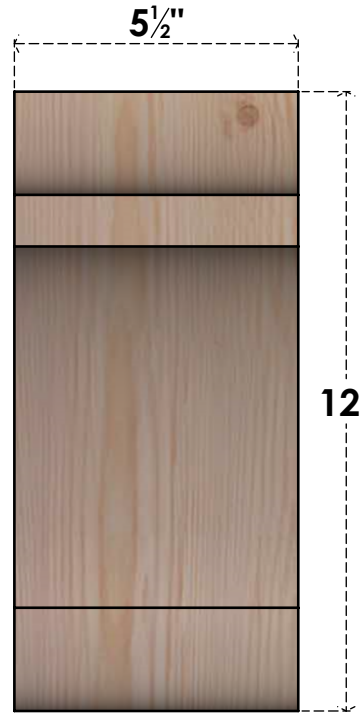

BRC06X08X12OLY00SDF

5 1/2"W X 8"D X 12"H OLYMPIC SMOOTH BRACE, DOUGLAS FIR

SIDE

FRONT

EKENA MILLWORK
 2300 WEST MAIN ST.
 CLARKSVILLE, TX 75426
 TOLL FREE: 866-607-0453
 WWW.EKENAMILLWORK.COM

NOTES

1. INSTALLATION TO BE COMPLETED IN ACCORDANCE WITH MANUFACTURER'S SPECIFICATIONS.
2. DRAWING MAY NOT BE TO SCALE
3. THIS DRAWING IS INTENDED FOR DESIGN AND PLANNING PURPOSES ONLY.
4. ALL INFORMATION CONTAINED HEREIN WAS CURRENT AT THE TIME OF DEVELOPMENT BUT MUST BE REVIEWED AND APPROVED BY THE PRODUCT MANUFACTURER TO BE CONSIDERED ACCURATE.
5. PRODUCTS ARE NOT KILN DRIED. THIS ITEM IS UNIQUE AND WILL CONTAIN THE NATURAL VARIATIONS THAT THE WOOD SPECIES OFFERS. THIS MAY RESULT IN VARIATIONS UP TO 1/4"